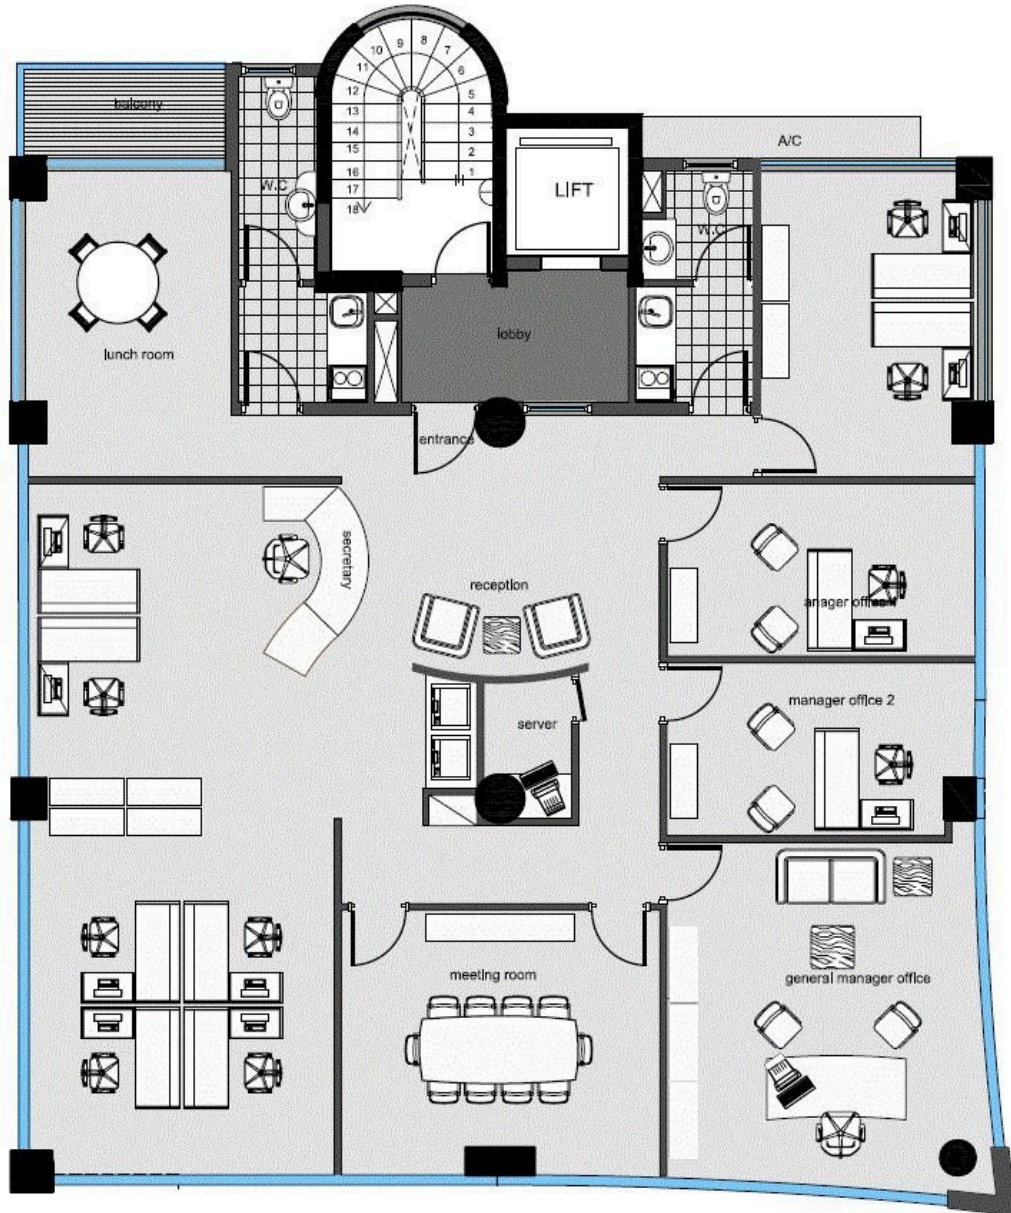

## Specifications

Covered

 220 m<sup>2</sup>

Type	<b>Office</b>
Toilets	<b>2</b>

Status	<b>Key ready</b>
--------	------------------

## Description

Discover a prime office space available for rent in Kato Polemidia, ideally suited for any business looking to establish a presence in a vibrant area. This key-ready office boasts a generous internal space of 220 m<sup>2</sup>, providing ample room for your team to thrive.

# Floor plans