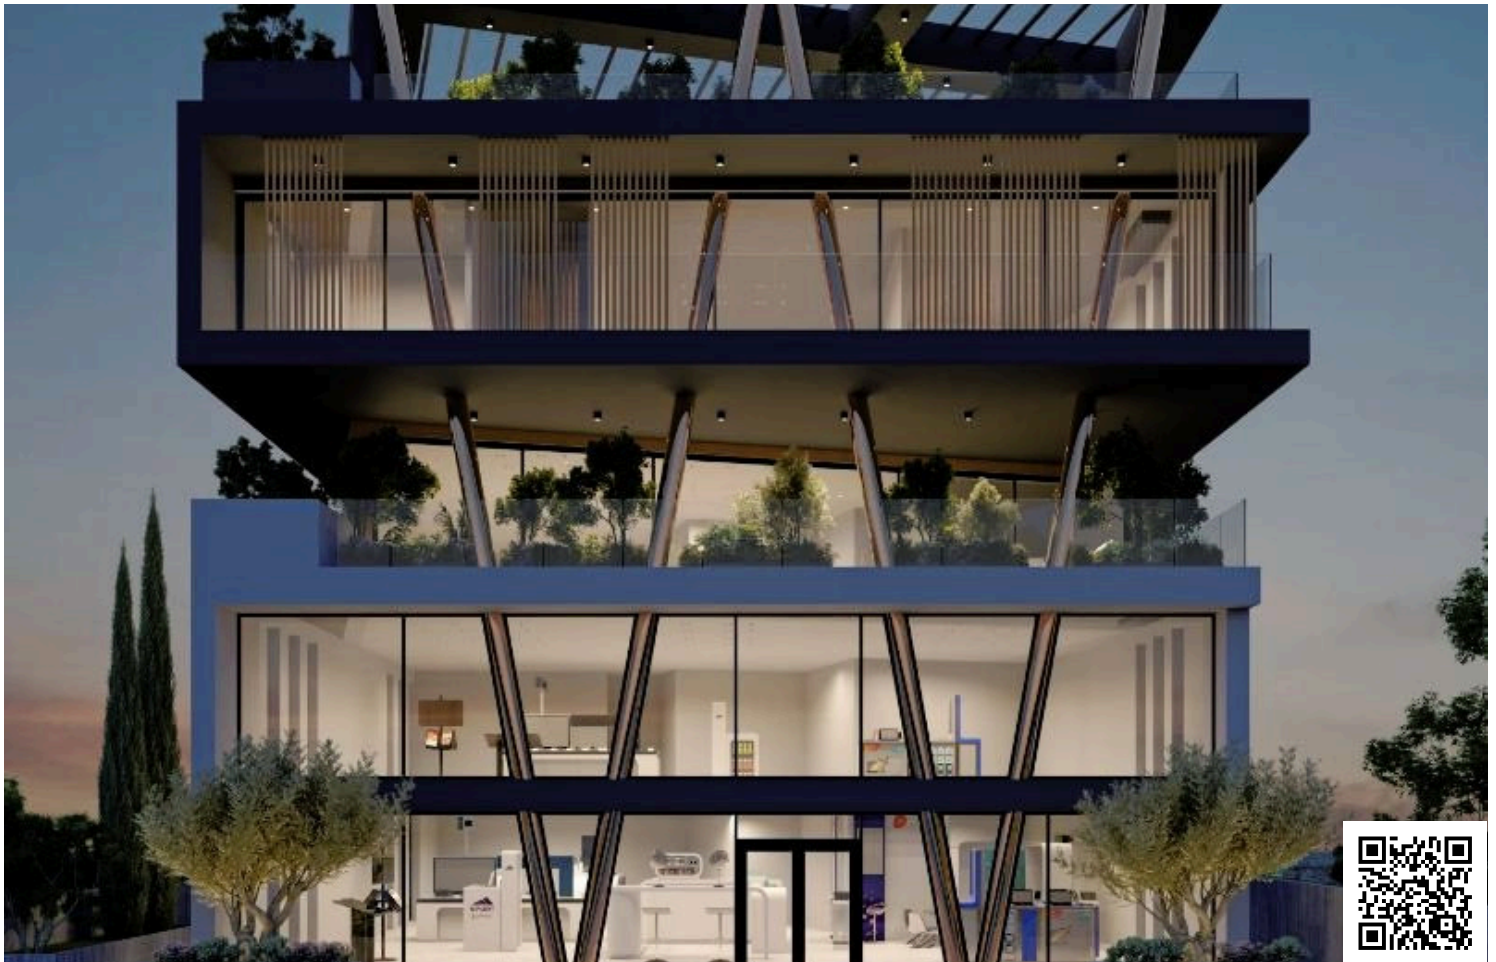

#9323

New Office in A Mix Use Building for Rent in Kato Polemidia area

📍 Kato Polemidia, Limassol

€6,000 /month

Overview

Specifications

Covered

 **170 m²**

Type **Office**

Toilets **3**

Covered veranda **64 m²**

Status **Under construction**

Description

Spacious office in Kato Polemidia, offering a modern and adaptable workspace. This office features an internal area of 170 m², providing plenty of room for desks, meeting areas, or collaborative spaces.

The neighbourhood offers a mix of modern developments and local amenities, making it ideal for companies looking for an accessible and professional setting. There are shops, cafes, and other facilities nearby to support your daily business needs.

-option to rent 255m² roof garden, at €3000

*Location on map is indicative

Floor plans

Additional information

Facilities

Parking, Covered

Contact us

Katerina Athini