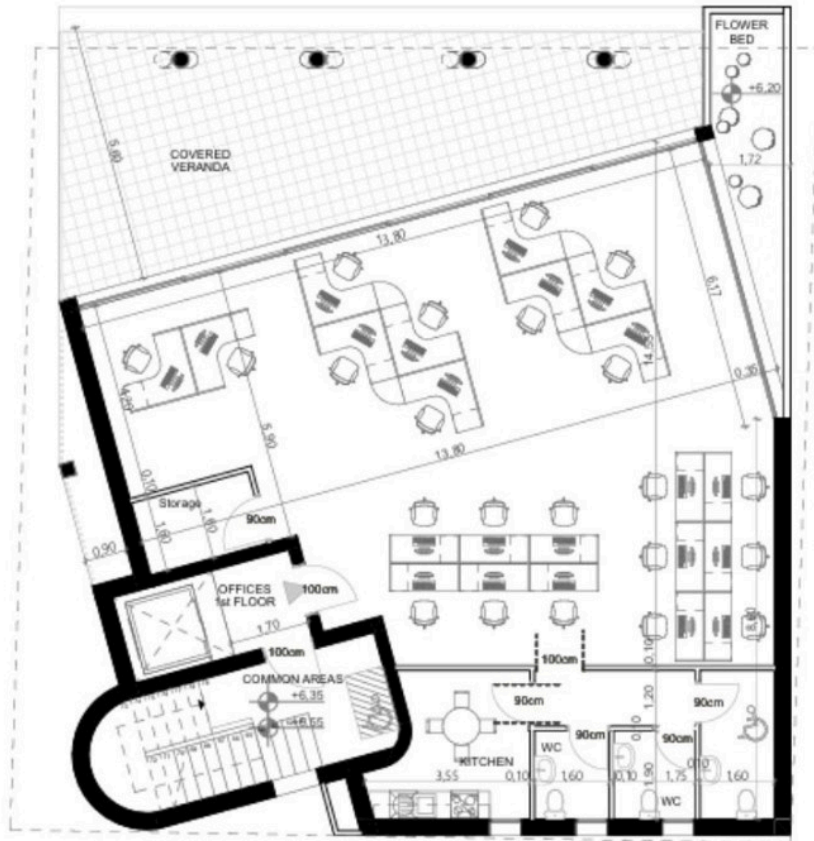

Type **Office**

Toilets **3**

Covered veranda **64 m²**

Status **Under construction**

Description

Spacious office in Kato Polemidia, offering a modern and adaptable workspace. This office features an internal area of 170 m², providing plenty of room for desks, meeting areas, or collaborative spaces.

-option to rent 255m² roof garden, at €3000

*Location on map is indicative

Floor plans

Additional information

Facilities

Parking, Covered

Contact us

Katerina Athini