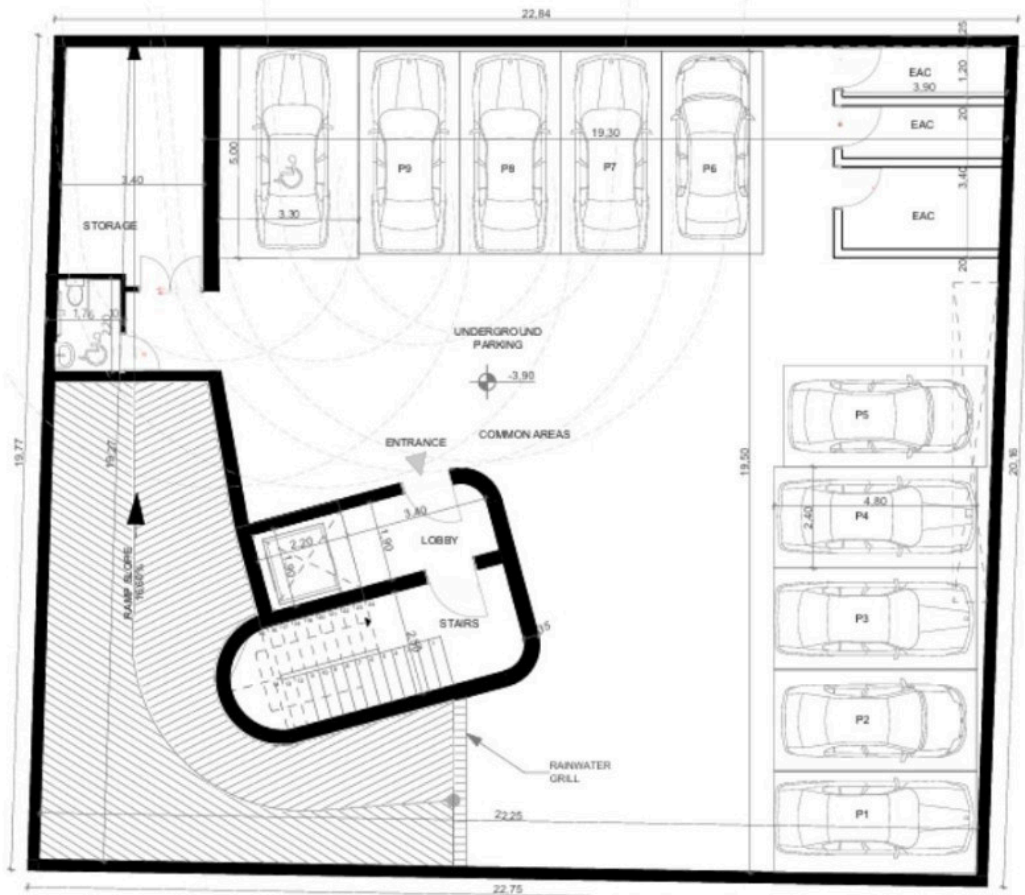

Type **Office**

Toilets **3**

Covered veranda **64 m²**

Status **Under construction**

Description

Spacious office in Kato Polemidia, offering a modern and adaptable workspace. This office features an internal area of 170 m², providing plenty of room for desks, meeting areas, or collaborative spaces.

-option to rent 255m² roof garden, at €3000

*Location on map is indicative

Floor plans

Additional information

Facilities

Parking, Covered

Contact us

Katerina Athini