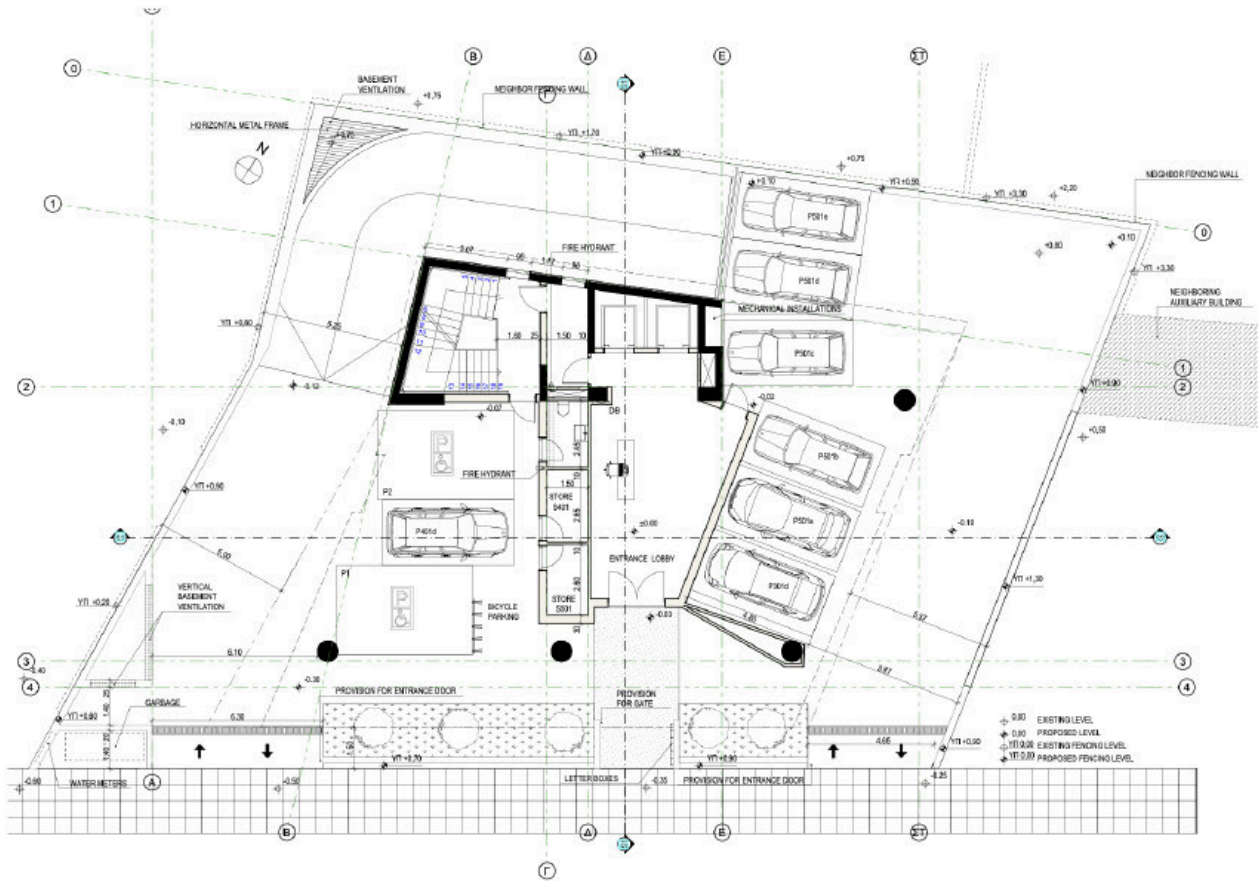

Type	Office
Covered veranda	90 m²

Status	Under construction
Energy efficiency rating	 A

Description

This beautifully designed project is simply a masterpiece of contemporary architecture at its best.

Designed by one of the most renowned leading design studios in London.

The five-storey development consists of 6 luxurious offices with one on each floor, providing ample space and functional structures.

Spacious layouts carefully thought out to compliment an effective professional working environment.

This is where balance, color, movement and shape blend together as one to offer a prestigious professional workspace that promotes only success and accomplishment.

*Location on the map is indicative.

Floor plans