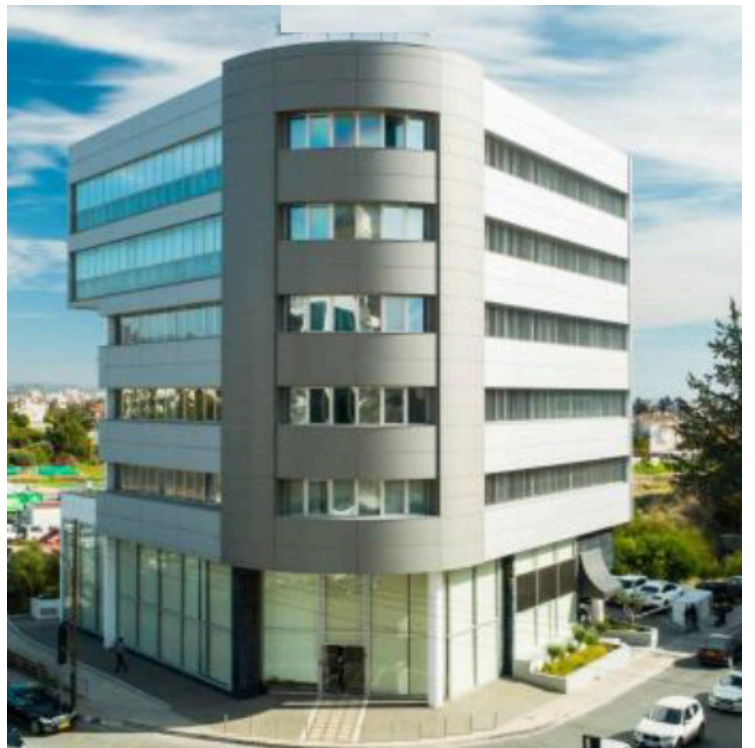

# Office For Rent In Linopetra Area

📍 Linopetra, Limassol

€15,800 /month

## Description

Now available for rent, this spacious office offers a total internal area of 434 m<sup>2</sup>, ideal for businesses seeking a professional and comfortable workspace. The office features a central AC system, ensuring a pleasant atmosphere for both employees and clients throughout the year.

Located in Linopetra, this property benefits from a strategic position in one of the area's most established commercial zones. Linopetra is known for its modern infrastructure, convenient amenities, and vibrant business community. The area hosts a mix of shops, eateries, banks, and services, making it a practical and attractive location for any growing company.

This property is an excellent choice for organizations looking for a professional address with ample space and convenience in a prime business area.

Location on map is indicative.