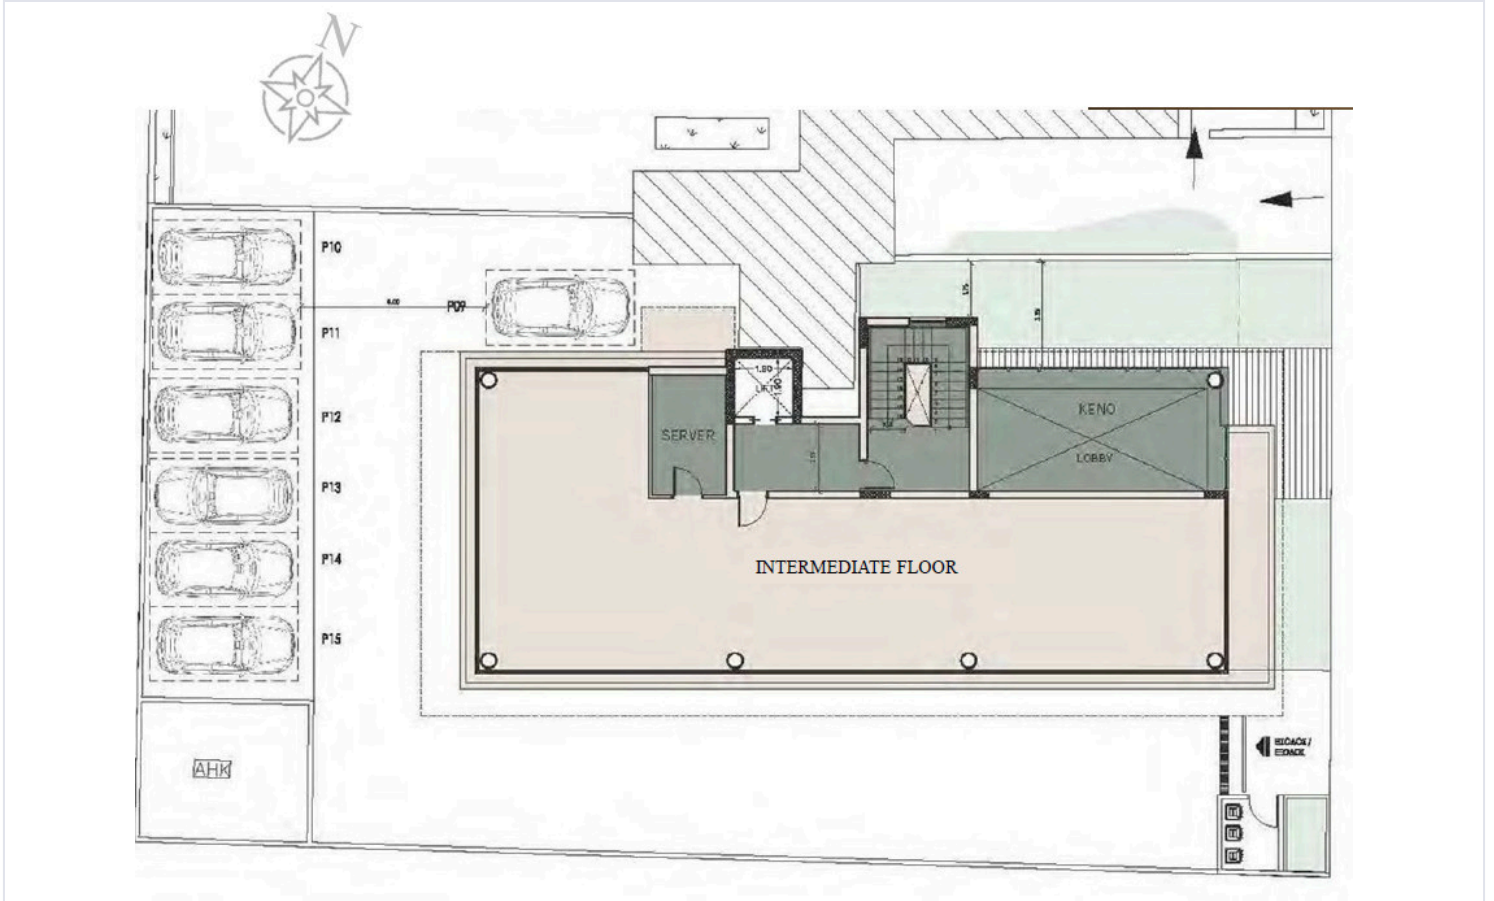

Type	Office
Covered veranda	144 m²
Uncovered veranda	80 m²

Covered parking	110 m²
Status	Under construction

Description

This business center building is being designed on a concept of a mixture of prime offices, conference areas, informal areas and individual lea-sable workspaces, offering the up most way of working and relax in a modern way.

Stunning architecture, exceptional offices interior design, ready to offer the most to new age working places.

Rest area & gym on the roof.

Showing price for Intermediate Floor, 1st, 2nd and 3rd

*Location on map is indicative.

Floor plans

Additional information

Facilities

Aircondition, Provision

Gym

Heating, Provision

Parking, Covered

Solar photovoltaic panels
(provision)