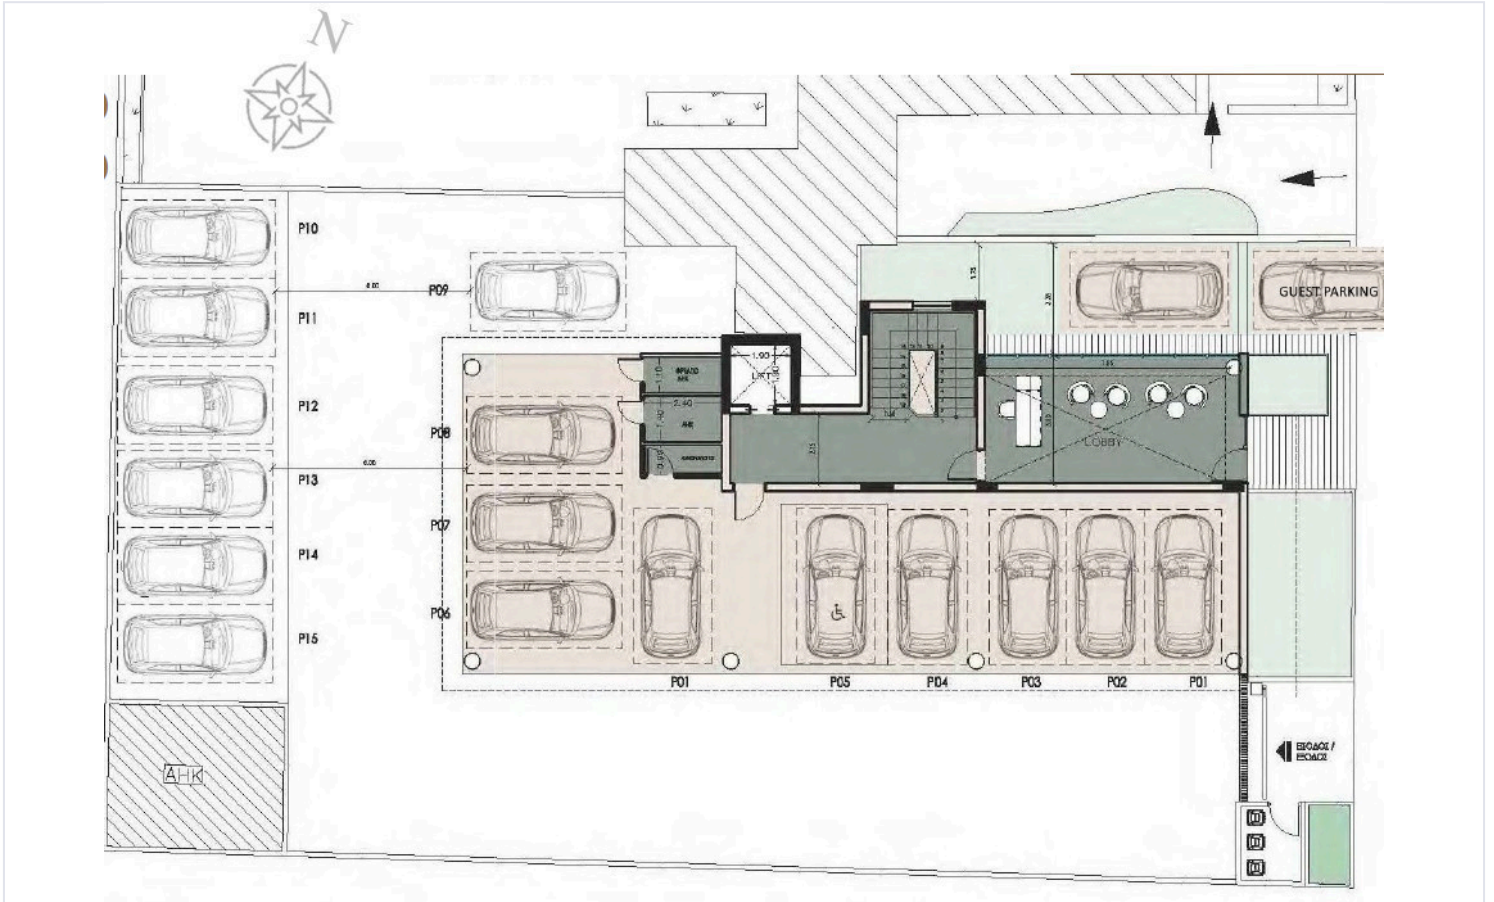

Type	Office
Covered veranda	144 m²
Uncovered veranda	80 m²

Covered parking	110 m²
Status	Under construction

Description

This business center building is being designed on a concept of a mixture of prime offices, conference areas, informal areas and individual lea-sable workspaces, offering the up most way of working and relax in a modern way.

Stunning architecture, exceptional offices interior design, ready to offer the most to new age working places.

Rest area & gym on the roof.

Showing price for Intermediate Floor, 1st, 2nd and 3rd

*Location on map is indicative.

Floor plans

Additional information

Facilities

Aircondition, Provision

Gym

Heating, Provision

Parking, Covered

Solar photovoltaic panels
(provision)