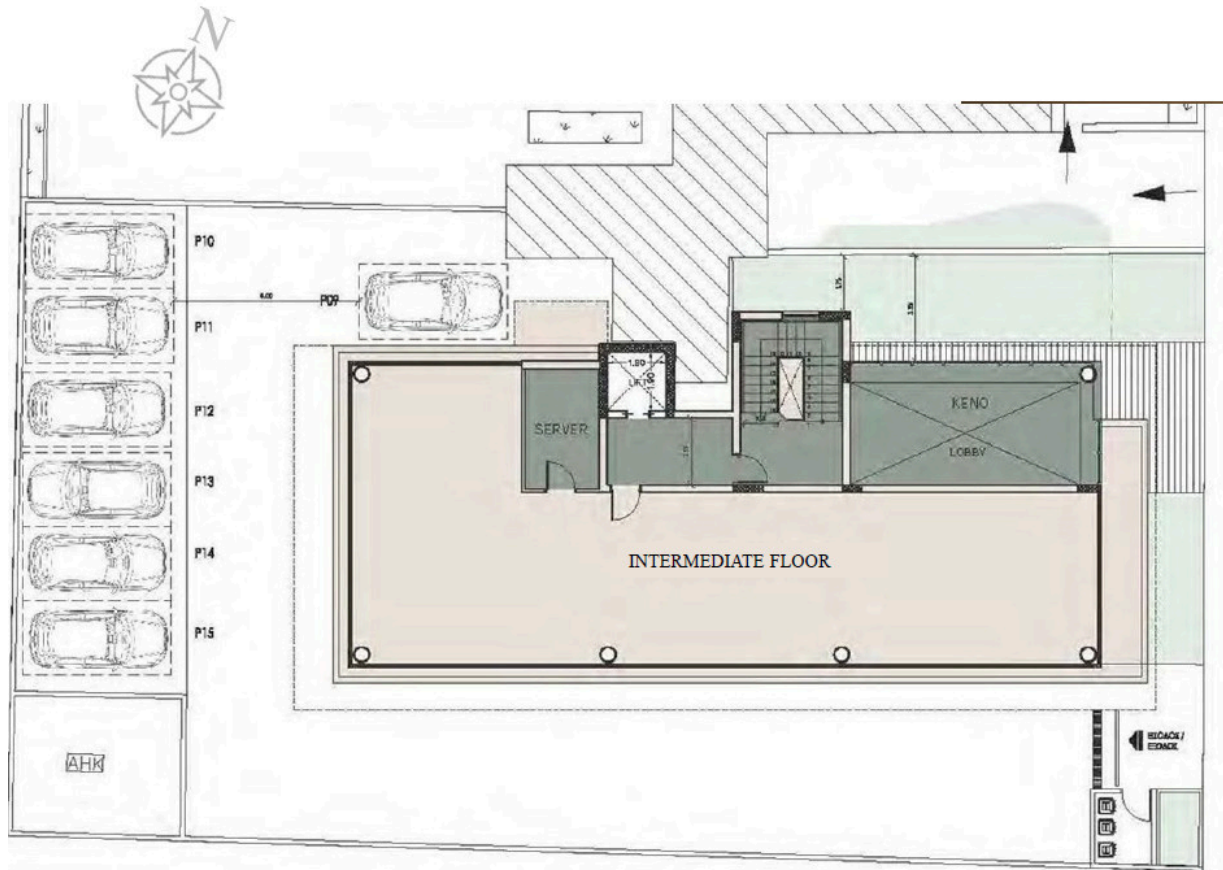

Type	Office
Covered veranda	144 m²
Uncovered veranda	80 m²

Roof garden	48 m²
Covered parking	132 m²
Status	Under construction

Description

This business center building is being designed on a concept of a mixture of prime offices, conference areas, informal areas and individual lea-sable workspaces, offering the up most way of working and relax in a modern way.

Stunning architecture, exceptional offices interior design, ready to offer the most to new age working places.

Rest area & gym on the roof.

Showing price for Intermediate Floor, 2nd, 3rd, 4th floor and Roof Garden

*Location on map is indicative.

Floor plans

Additional information

Facilities

Aircondition, Provision

Gym

Heating, Provision

Parking, Covered