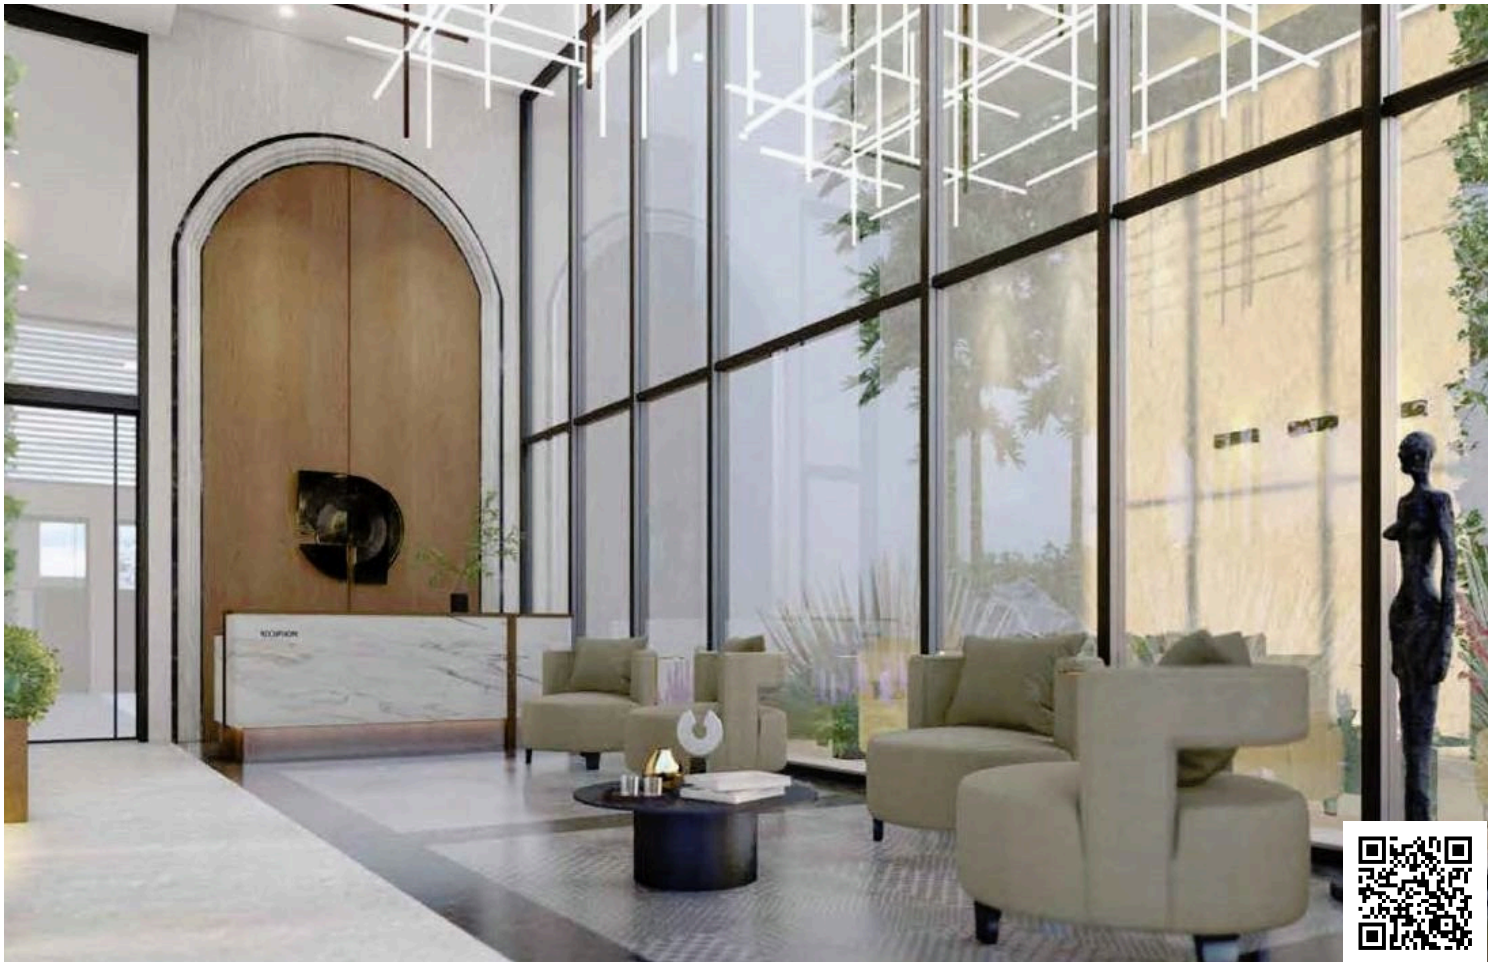

#9750

New Offices For Sale in Germasogeia area.

📍 Germasogeia Tourist Area, Limassol

€6,500,000 +VAT