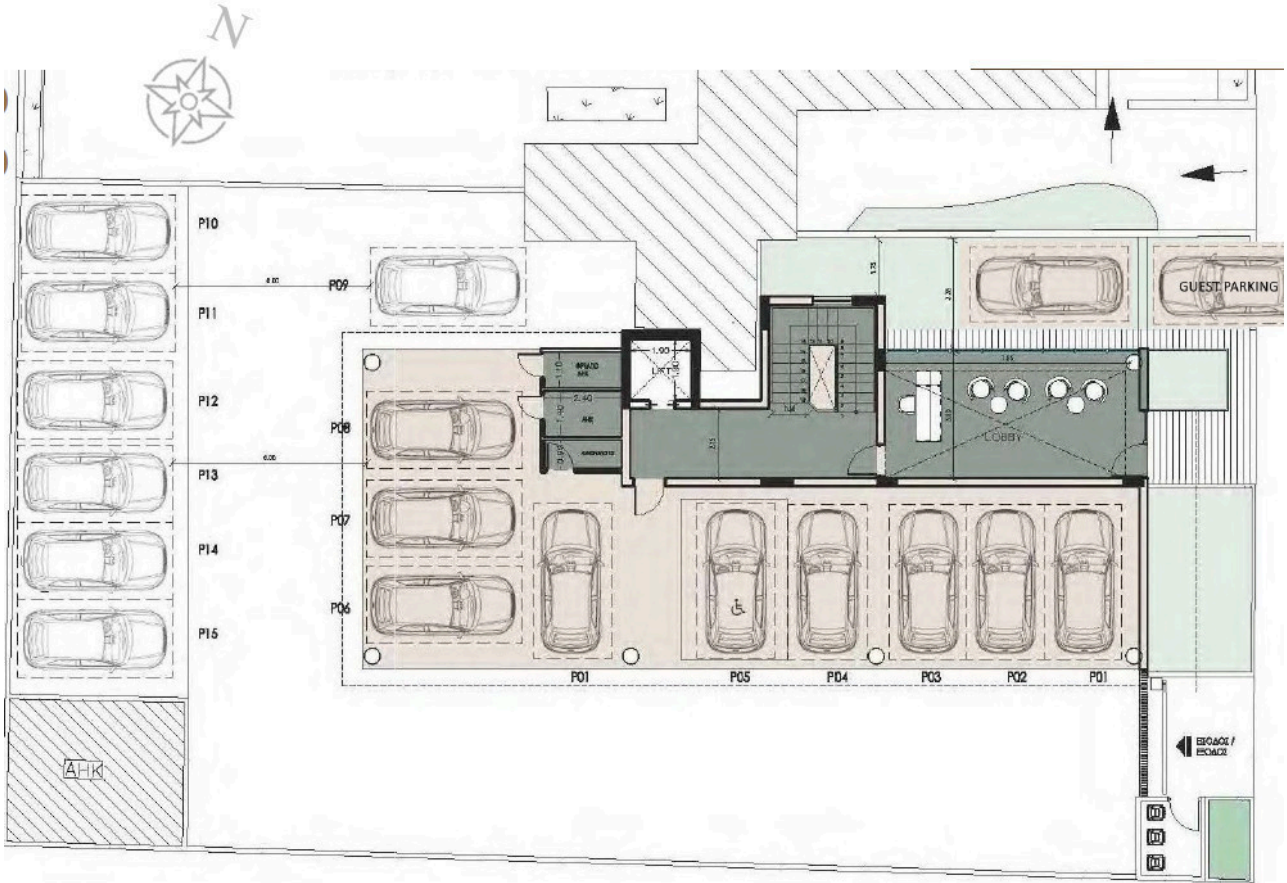

Type	Office
Covered veranda	144 m²
Uncovered veranda	80 m²

Roof garden	48 m²
Covered parking	132 m²
Status	Under construction

Description

This business center building is being designed on a concept of a mixture of prime offices, conference areas, informal areas and individual lea-sable workspaces, offering the up most way of working and relax in a modern way.

Stunning architecture, exceptional offices interior design, ready to offer the most to new age working places.

Rest area & gym on the roof.

Showing price for Intermediate Floor, 2nd, 3rd, 4th floor and Roof Garden

*Location on map is indicative.

Floor plans

Additional information

Facilities

Aircondition, Provision

Gym

Heating, Provision

Parking, Covered