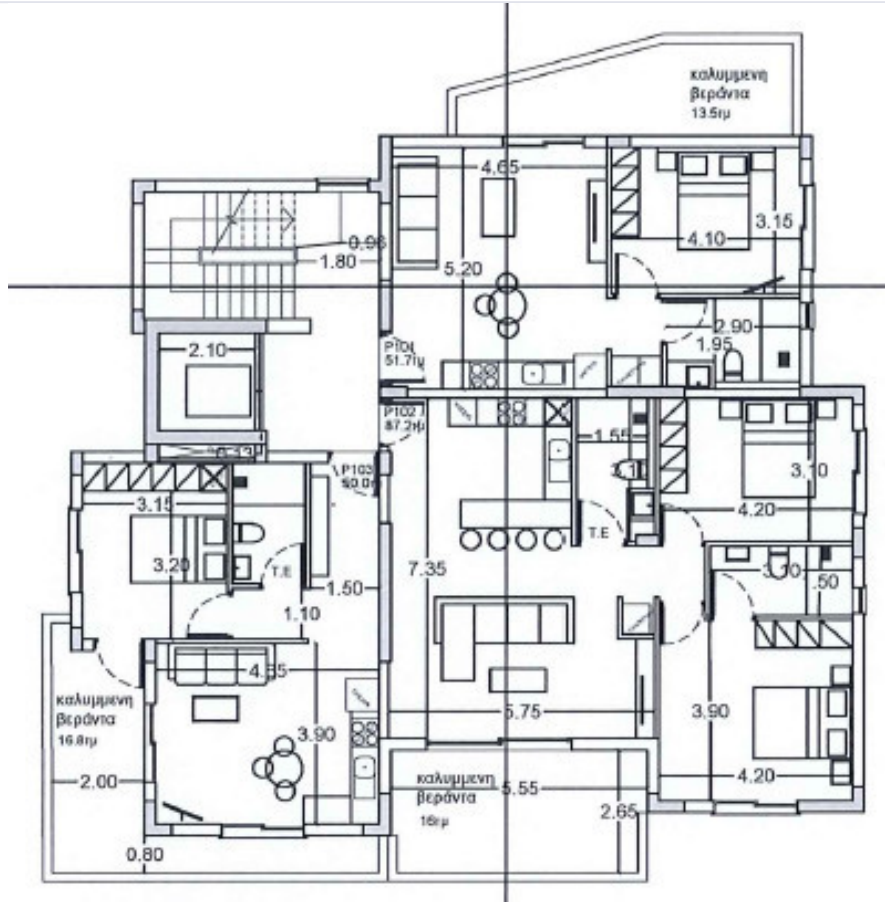

Bathrooms

1

Covered

52 m²

Type

Apartment

Status

Under construction

Covered veranda

15 m²

Description

This modern unit offers a total internal space of 50 square meters, featuring one comfortable bedroom and one well-appointed bathroom.

Episkopi Lemesou is known for its peaceful atmosphere and friendly community. The area offers a blend of traditional charm and modern living, with local shops, cafes, and essential services within easy reach. The location is ideal for those seeking tranquility while still being close to the vibrant heart of Lemesos and its popular attractions.

*Location on map is indicative.

Floor plans

Additional information

Facilities

Parking, Covered

Solar water heater

Storage

Features