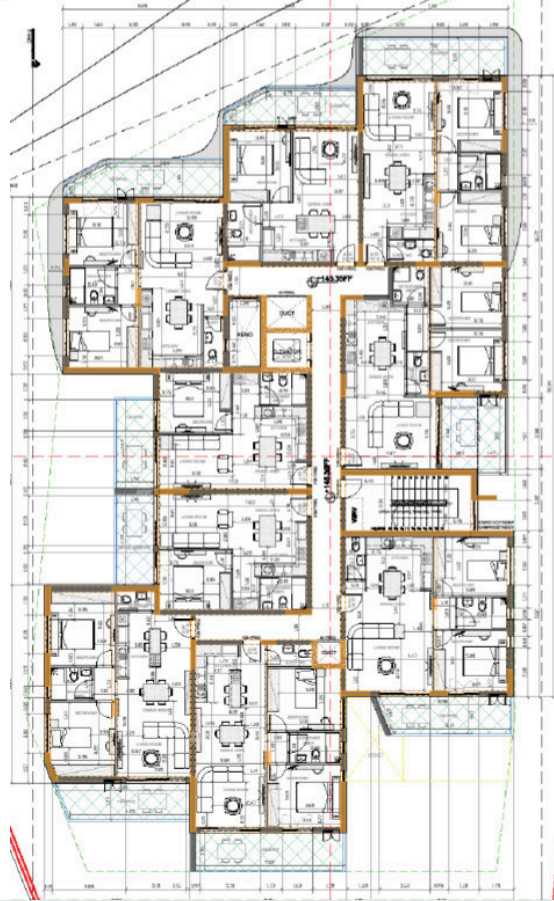

Floor plans