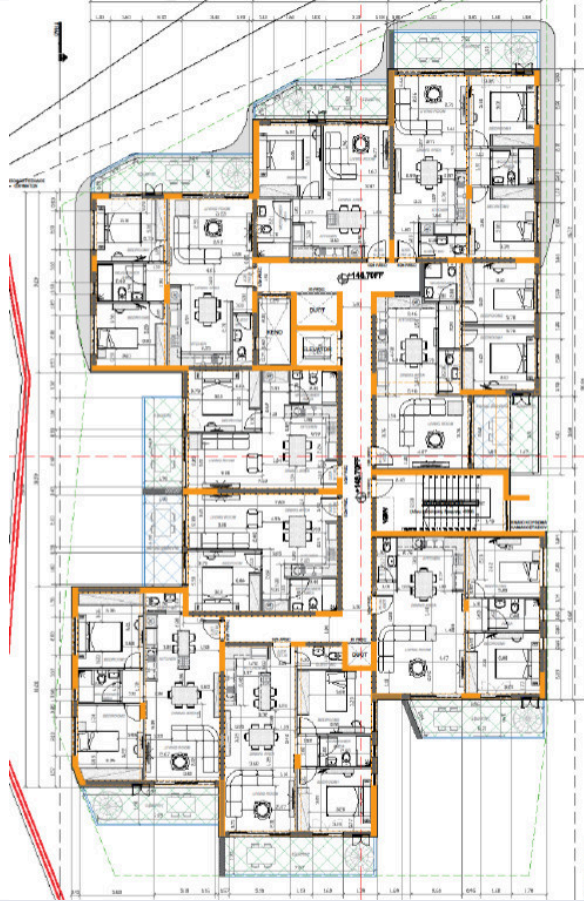

Floor plans