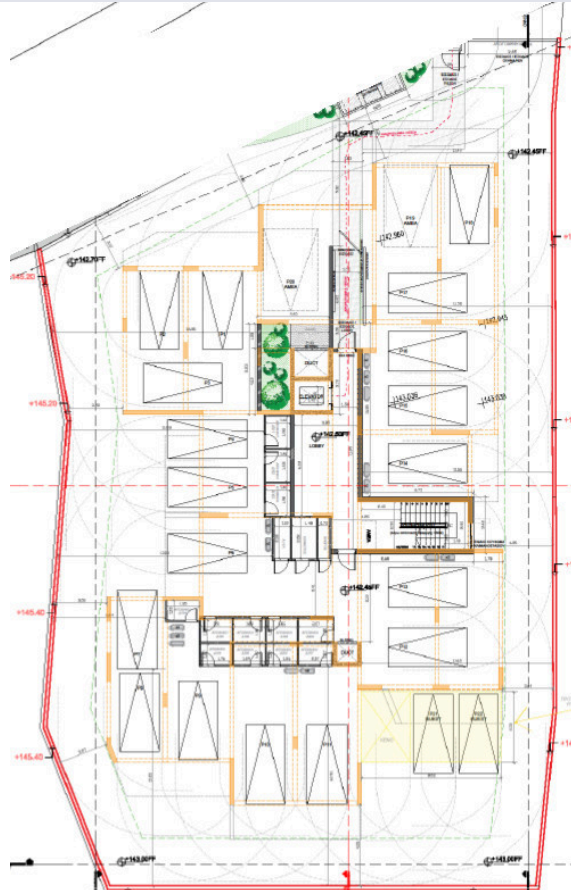

Covered veranda

13 m²

Status

Off plan

Description

For sale, a modern penthouse apartment in the peaceful area of Parekklesia. This thoughtfully designed property offers 75 square meters of internal space, featuring two comfortable bedrooms, one stylish bathroom, and 1 guest w/c.

*Location on map is indicative.

Floor plans

Additional information

Facilities

Parking, Covered

Solar water heater

Storage

Contact us