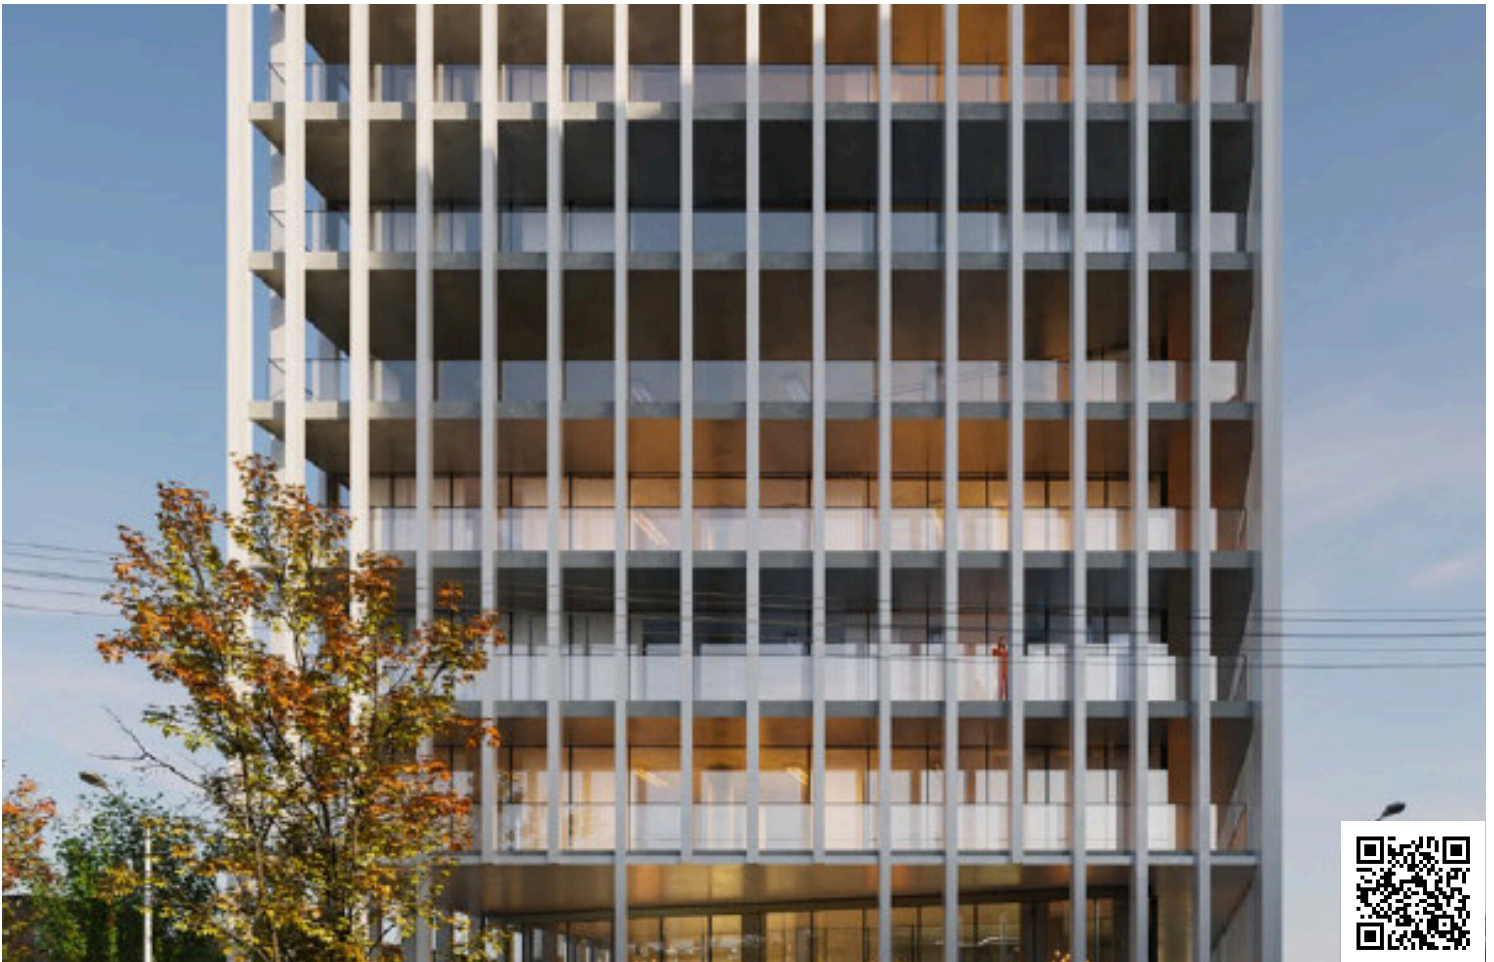

#9846

New Shop For Sale In Limassol Centre

📍 Agia Zoni, Limassol

€3,221,471 +VAT

Overview

Specifications

Covered

 **321.42 m²**

Type

Shop

Status

Off plan

Description

Discover, an iconic commercial building located right in the heart of Limassol. Offering 14 modern offices across 8 floors and 2 premium retail spaces, this building provides businesses with prime access to the city's bustling center and coastline.

With 123 parking spaces, it delivers exceptional convenience and a sleek, professional environment for success.

*Location on map is indicative.

Floor plans

Additional information

Facilities

Aircondition, Provision