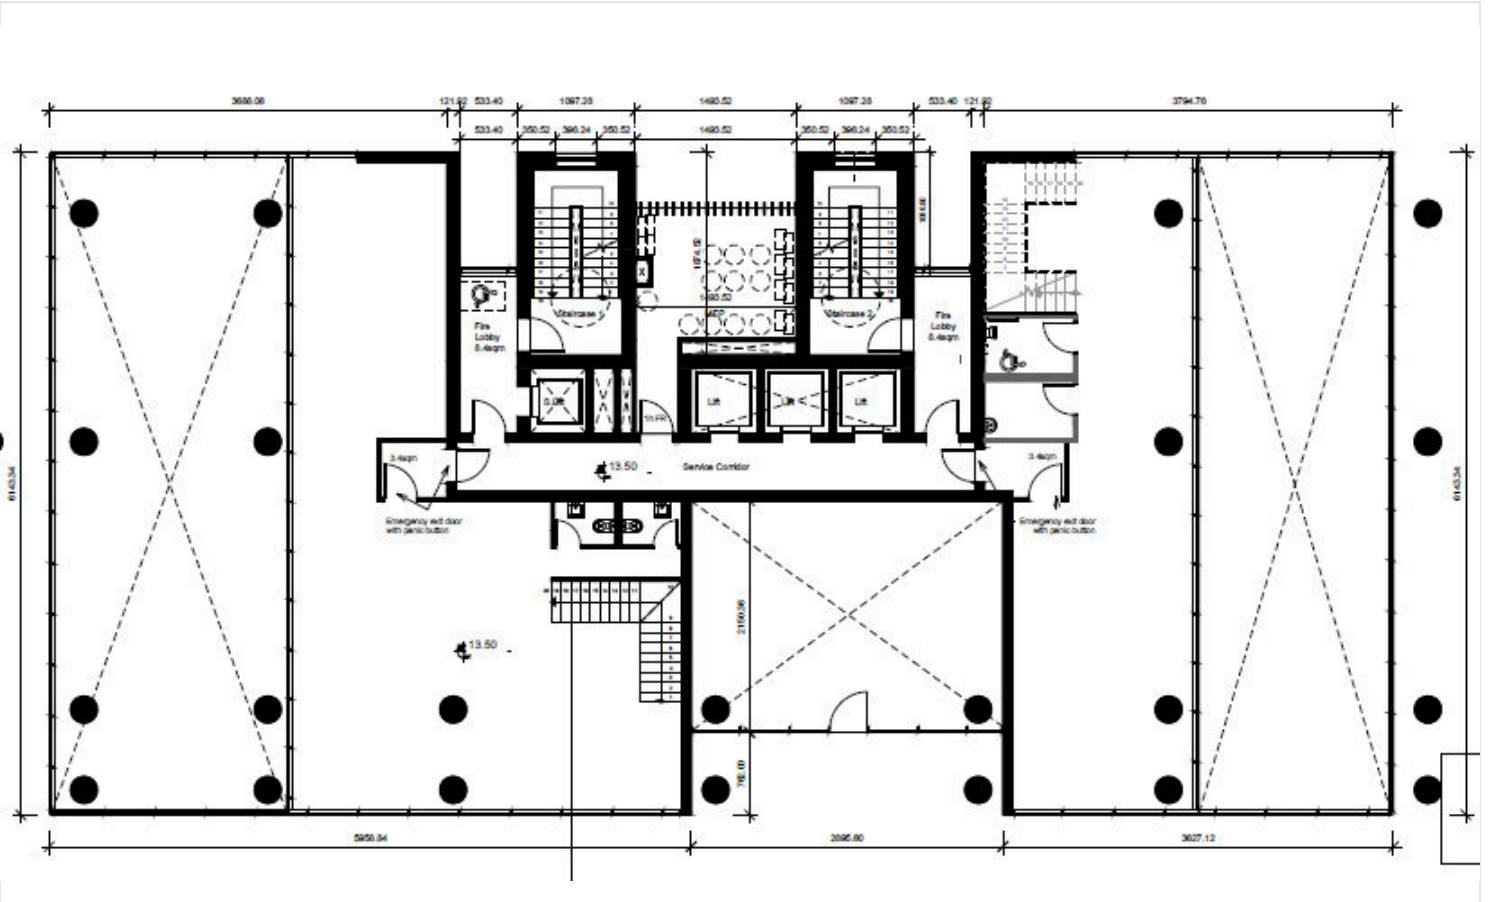

Type

Shop

Status

Off plan

Description

Discover, an iconic commercial building located right in the heart of Limassol. Offering 14 modern offices across 8 floors and 2 premium retail spaces, this building provides businesses with prime access to the city's bustling center and coastline.

With 123 parking spaces, it delivers exceptional convenience and a sleek, professional environment for success.

*Location on map is indicative.

Floor plans

Additional information

Facilities

Aircondition, Provision