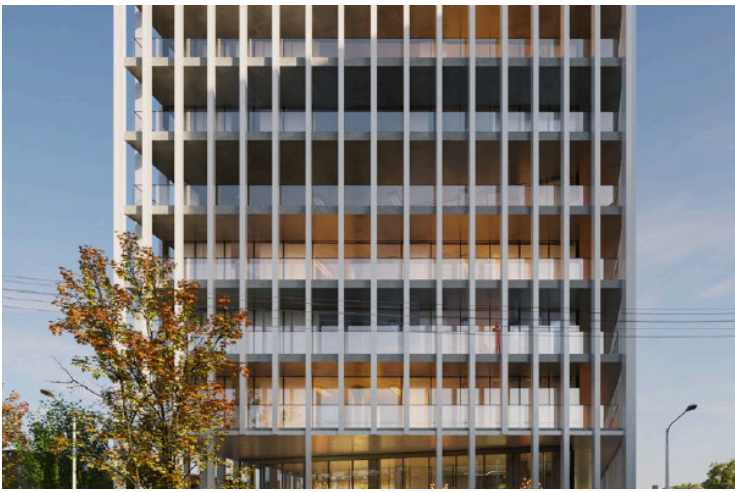

#9847

New Shop For Sale In Limassol Centre

📍 Agia Zoni, Limassol

€2,453,145 +VAT

Overview

Specifications

Covered

 248.2 m²

Type

Shop

Status

Off plan

Description

Discover, an iconic commercial building located right in the heart of Limassol. Offering 14 modern offices across 8 floors and 2 premium retail spaces, this building provides businesses with prime access to the city's bustling center and coastline.

With 123 parking spaces, it delivers exceptional convenience and a sleek, professional environment for success.

*Location on map is indicative.

Floor plans

Additional information

Facilities

Aircondition, Provision