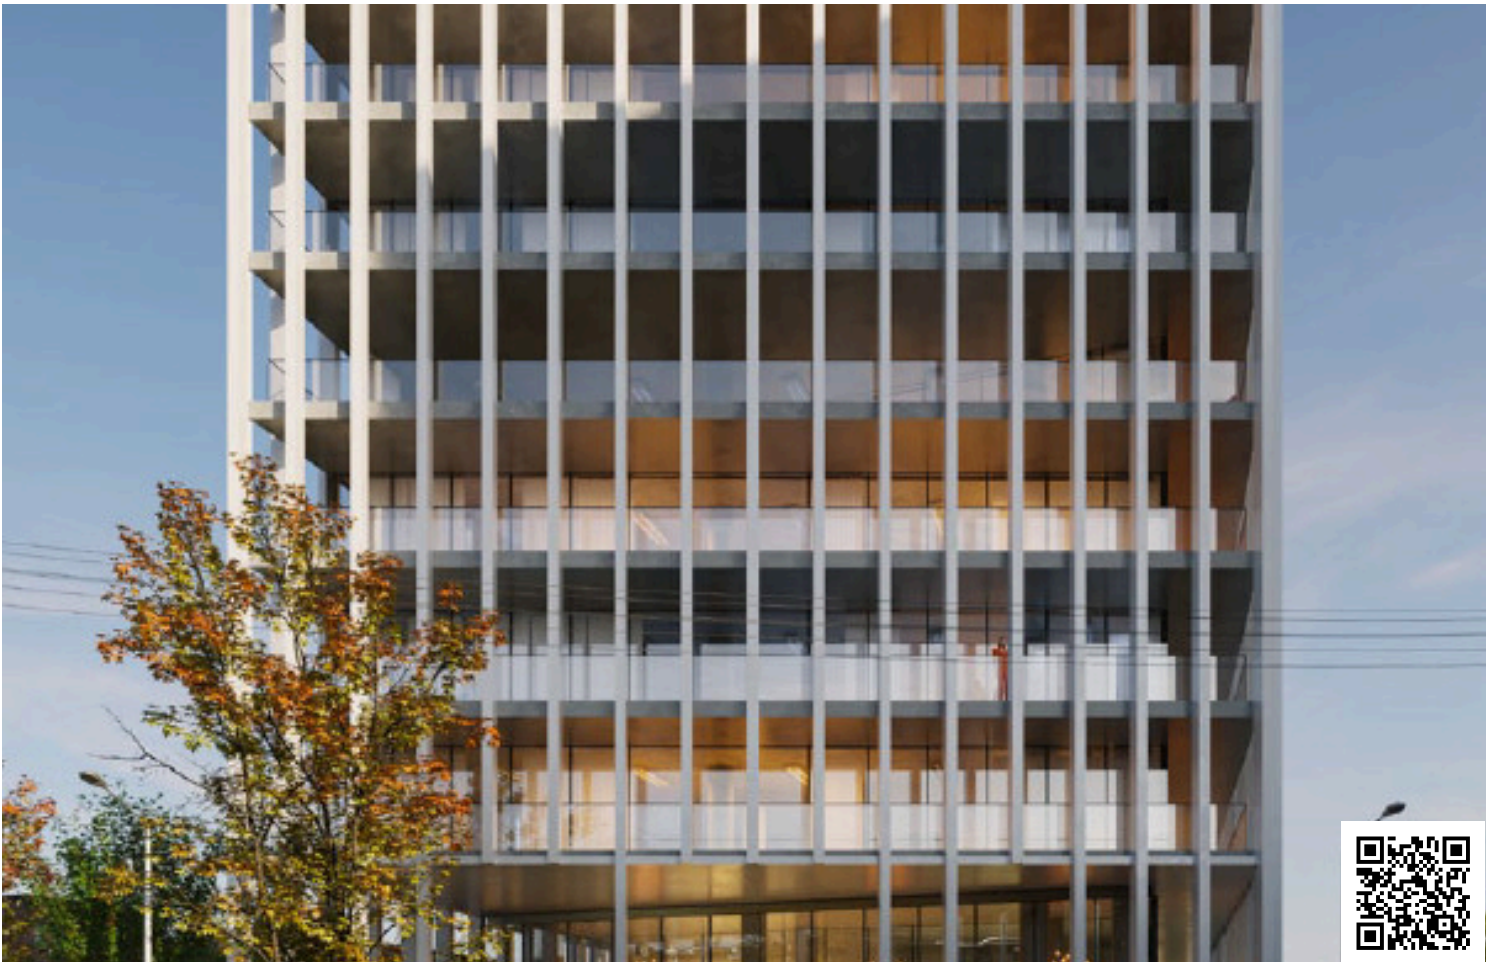

#9849

New Offices For Sale In Limassol Centre

📍 Agia Zoni, Limassol

€1,144,246 +VAT

Overview

Specifications

Covered

 **105.95 m²**

Type	Office	Status	Off plan
Covered veranda	46.1 m²		

Description

Discover, an iconic commercial building located right in the heart of Limassol. Offering 14 modern offices across 8 floors and 2 premium retail spaces, this building provides businesses with prime access to the city's bustling center and coastline.

With 123 parking spaces, it delivers exceptional convenience and a sleek, professional environment for success.

Office features include the following:

Expansive windows offer abundant natural light, energy efficiency, and stunning views.

-3.6-meter ceilings with exposed details create a modern, inspiring workspace.

-Covered terraces provide relaxing spaces with beautiful views.

-Private kitchens in every office enhance employee convenience