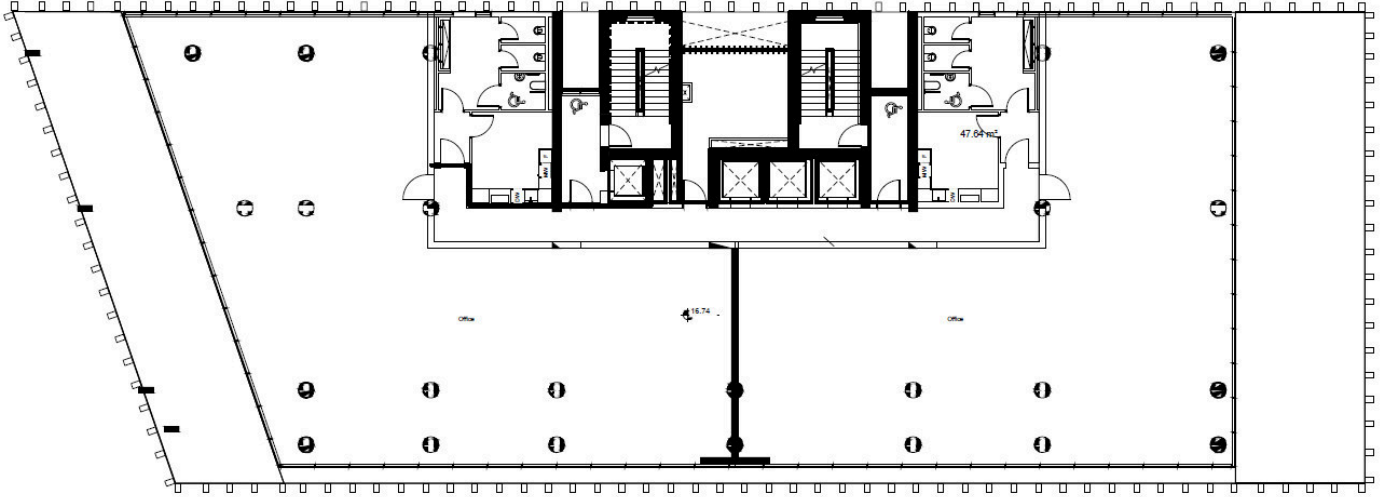

-3.6-meter ceilings with exposed details create a modern, inspiring workspace.

-Covered terraces provide relaxing spaces with beautiful views.

-Private kitchens in every office enhance employee convenience

*Location on map is indicative.

Floor plans

Additional information

Facilities

Aircondition, Provision

Features

Double glazing

Floor-to-ceiling windows