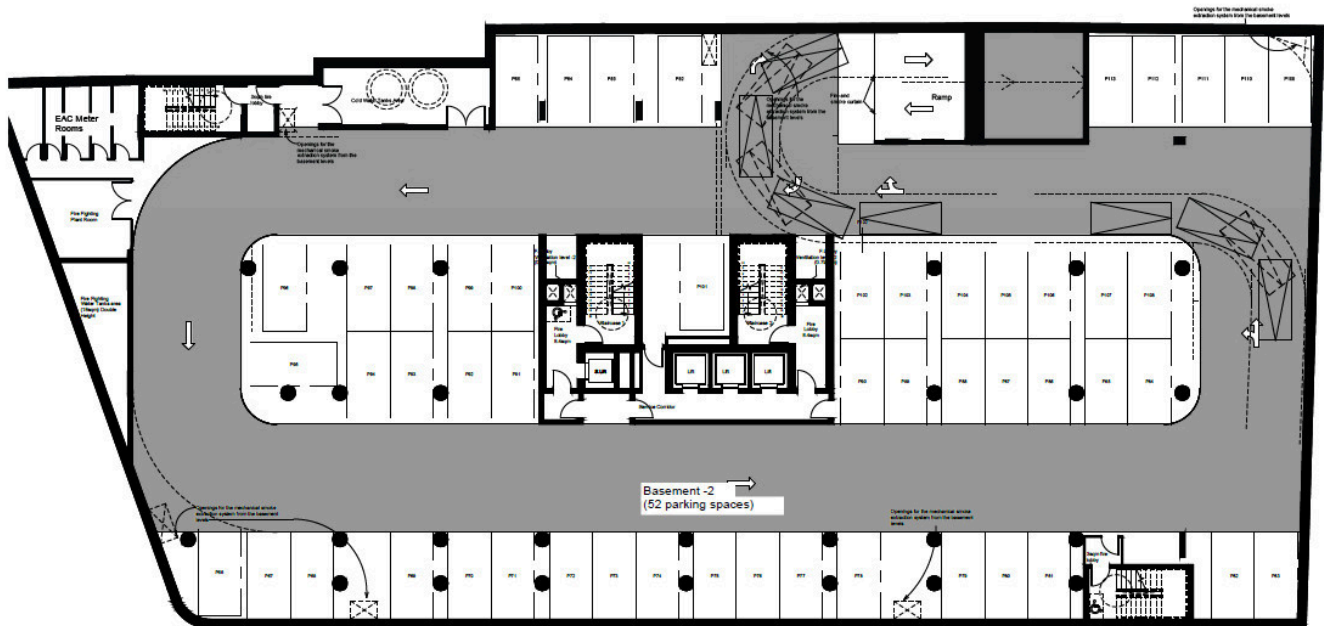

With 123 parking spaces, it delivers exceptional convenience and a sleek, professional environment for success.

Office features include the following:

Expansive windows offer abundant natural light, energy efficiency, and stunning views.

-3.6-meter ceilings with exposed details create a modern, inspiring workspace.

-Covered terraces provide relaxing spaces with beautiful views.

-Private kitchens in every office enhance employee convenience

*Location on map is indicative.

Floor plans

Additional information

Facilities

Aircondition, Provision

Features

Double glazing

Floor-to-ceiling windows