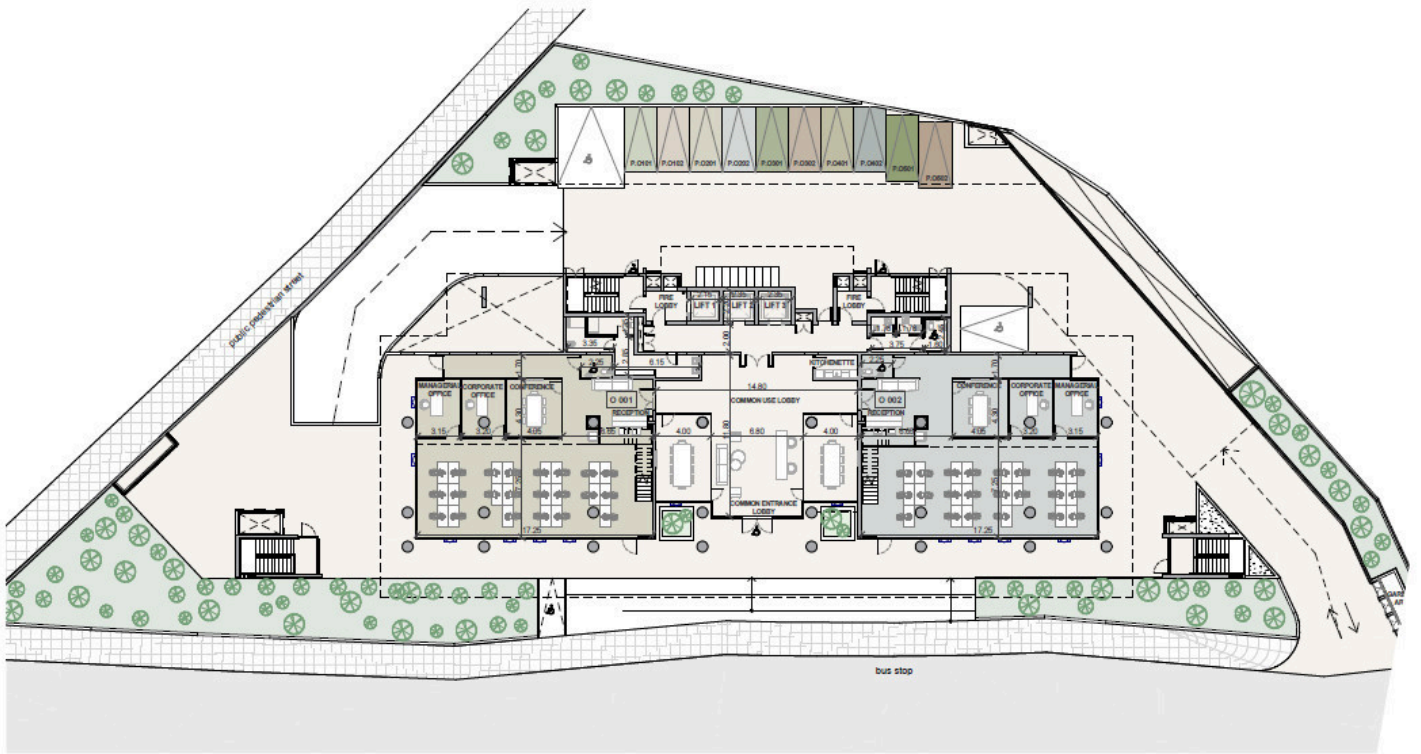

Type **Office**

Toilets **6**

Covered veranda **75.5 m²**

Status **Off plan**

Description

This exceptional commercial space features 12 thoughtfully crafted offices spread across 5 floors. Here, prestige meets potential, providing the ideal environment for businesses to thrive and excel in a dynamic, prime location.

Expansive windows maximize light and energy efficiency, offering breathtaking views.

-3.6-meter high ceilings and exposed details create an inspiring, modern workspace

-Covered terraces provide ideal spots for relaxation with beautiful views

-Private kitchens in every office add convenience for employees

-Top-floor offices feature private roof gardens, providing an exclusive and serene workspace

*Location on map is indicative.

Floor plans

Additional information