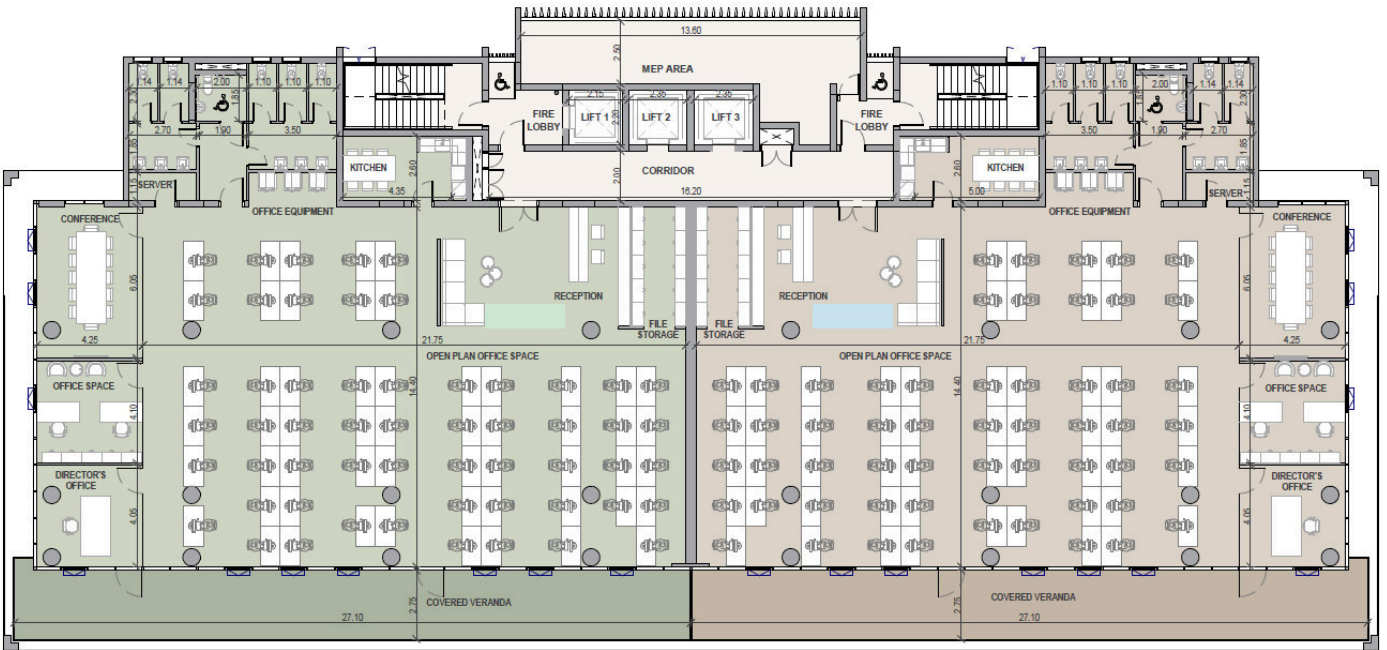

Type **Office**

Toilets **6**

Covered veranda **75.5 m²**

Status **Off plan**

Description

This exceptional commercial space features 12 thoughtfully crafted offices spread across 5 floors. Here, prestige meets potential, providing the ideal environment for businesses to thrive and excel in a dynamic, prime location.

Expansive windows maximize light and energy efficiency, offering breathtaking views.

-3.6-meter high ceilings and exposed details create an inspiring, modern workspace

-Covered terraces provide ideal spots for relaxation with beautiful views

-Private kitchens in every office add convenience for employees

-Top-floor offices feature private roof gardens, providing an exclusive and serene workspace

*Location on map is indicative.

Floor plans

Additional information