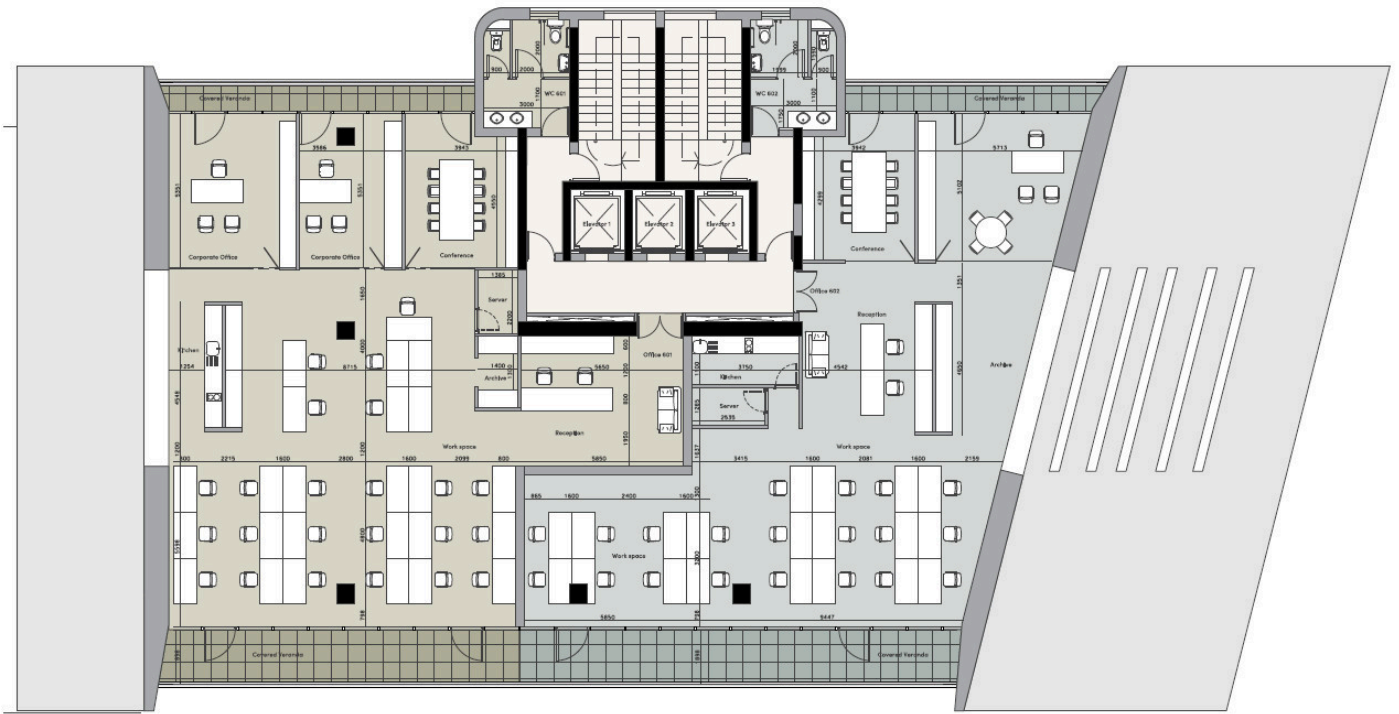

Floor plans